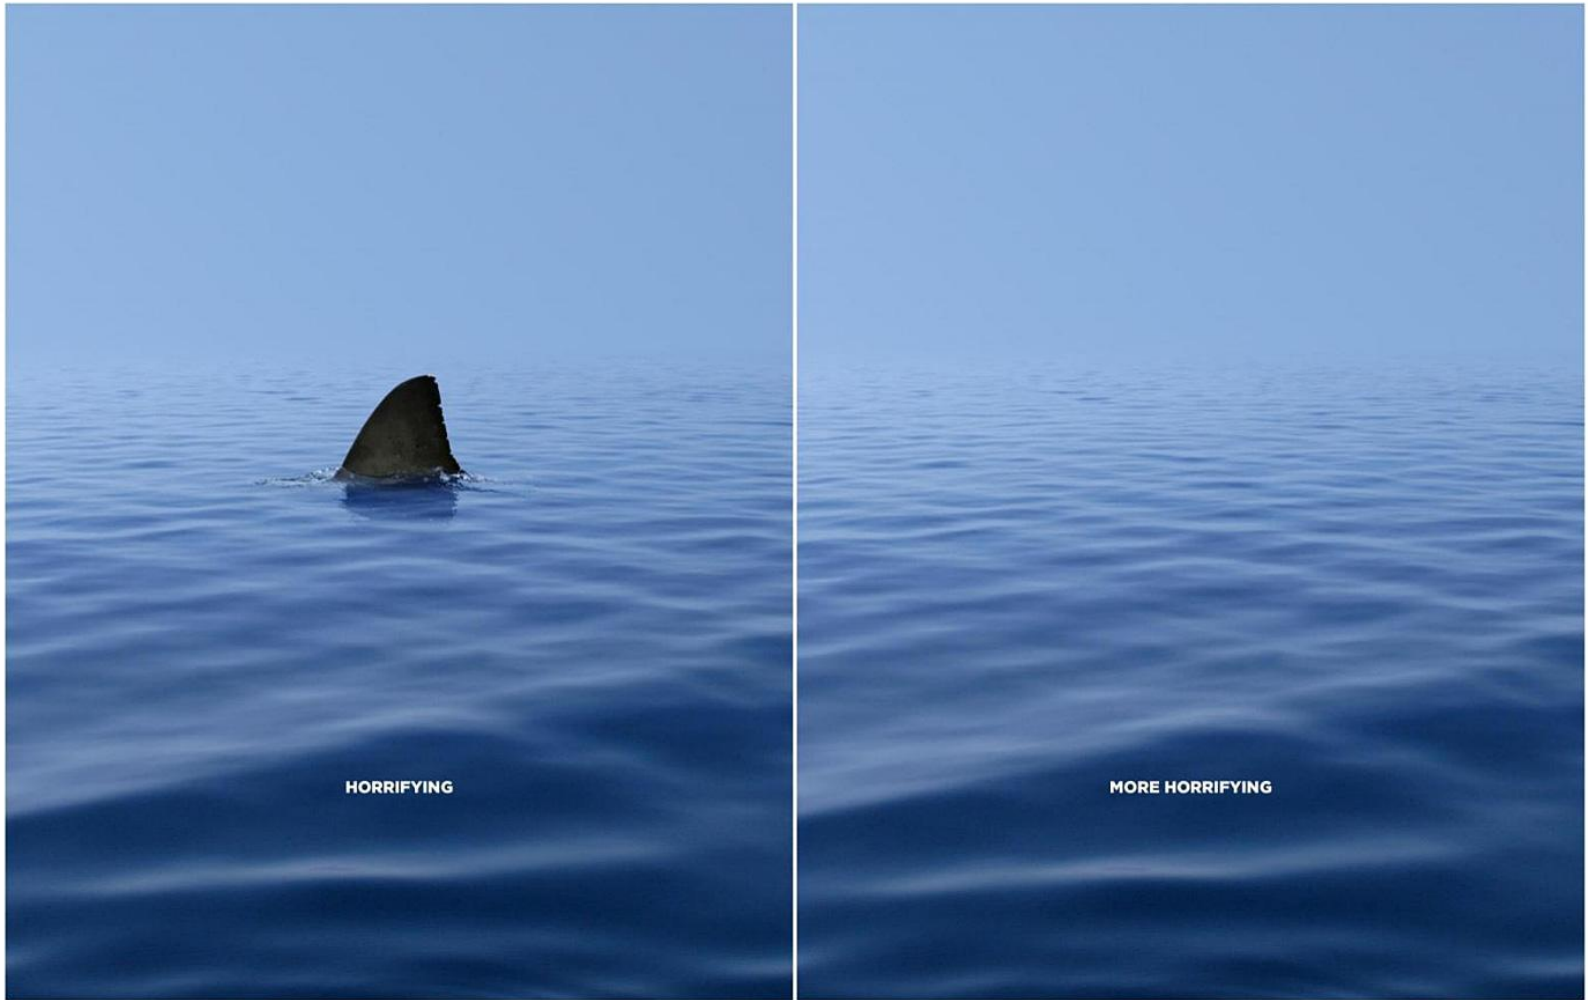

HORRIFYING

MORE HORRIFYING

EXPLOITING THE ECOSYSTEM ALSO THREATENS HUMAN LIVES.

FOR A LIVING PLANET: WWF.ORG